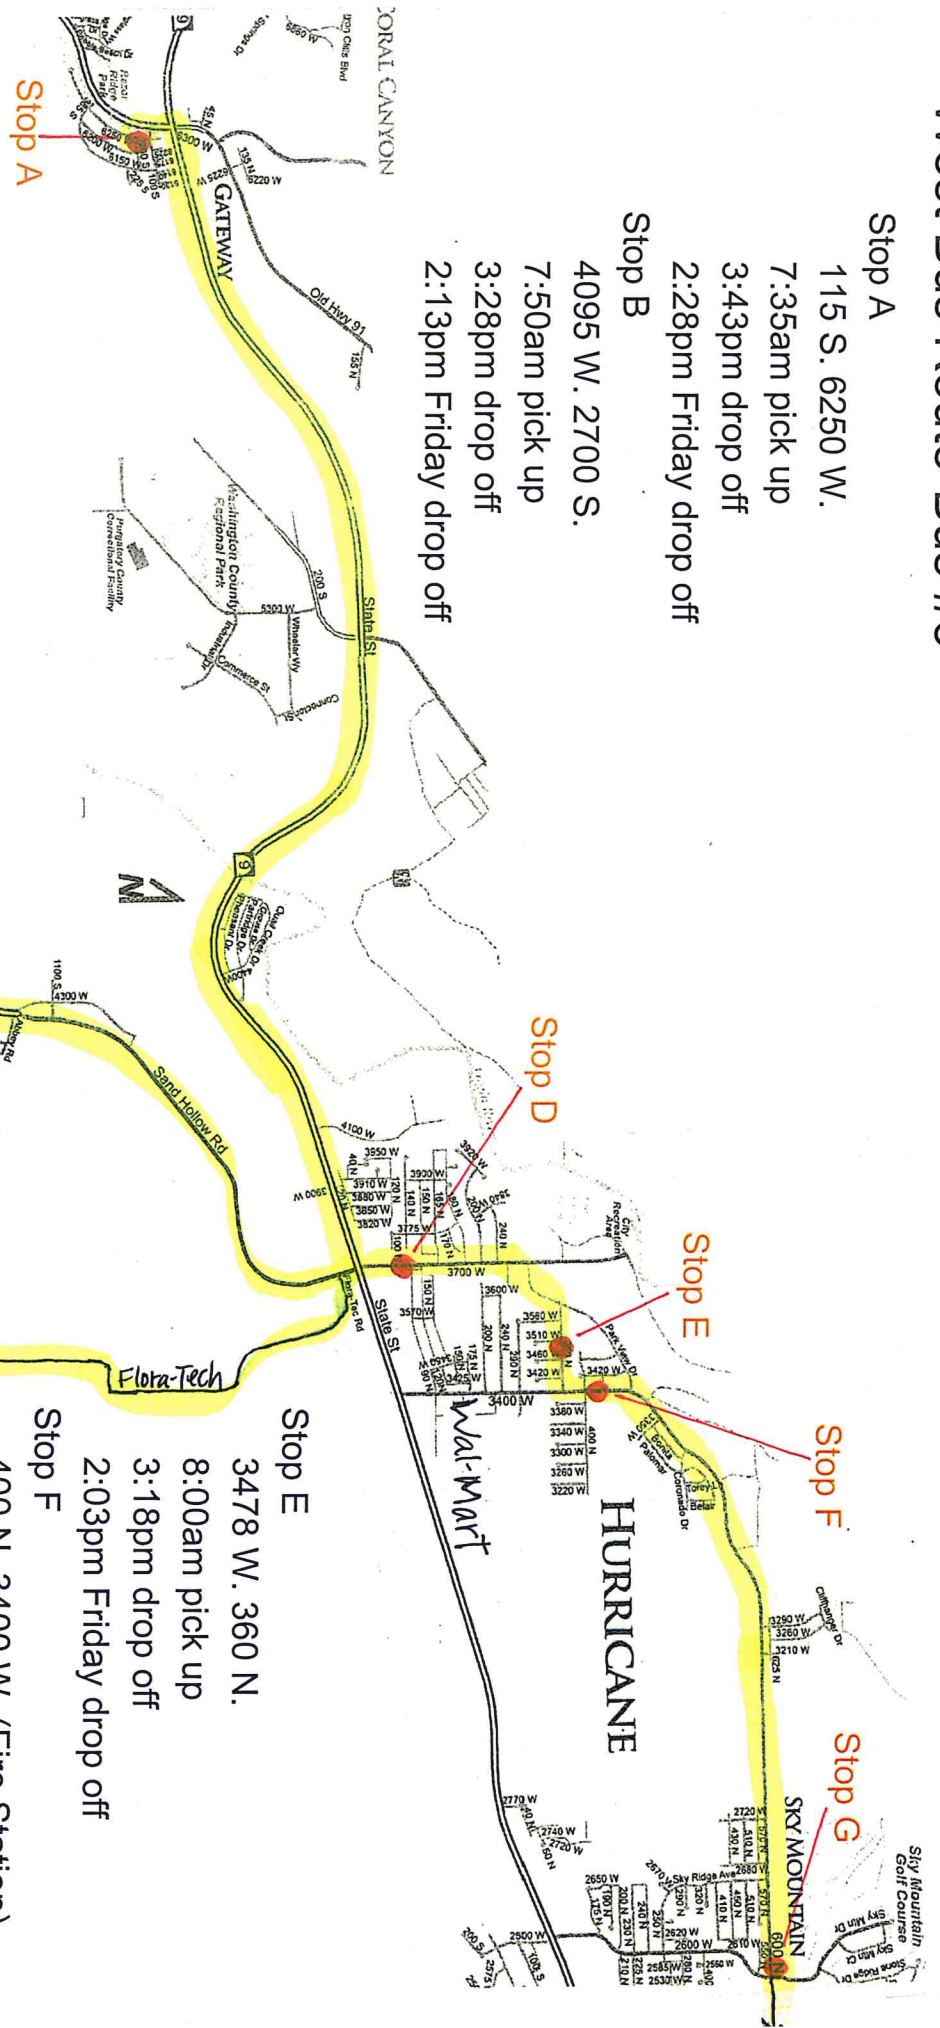

## Stop B

- 4095 W. 2700 S.
- 7:50am pick up
- 3:28pm drop off
- 2:13pm Friday drop off

## Stop C

- 2680 S. 3400 W.
- 7:53am pick up
- 3:31pm drop off
- 2:18pm Friday drop off

## Stop D

- 165 N. 3700 W. (Brentwood)
- 7:58am pick up
- 3:23pm drop off
- 2:08pm Friday drop off

## Stop C

- 2700 S. 165 N.
- 7:58am pick up
- 3:23pm drop off
- 2:08pm Friday drop off