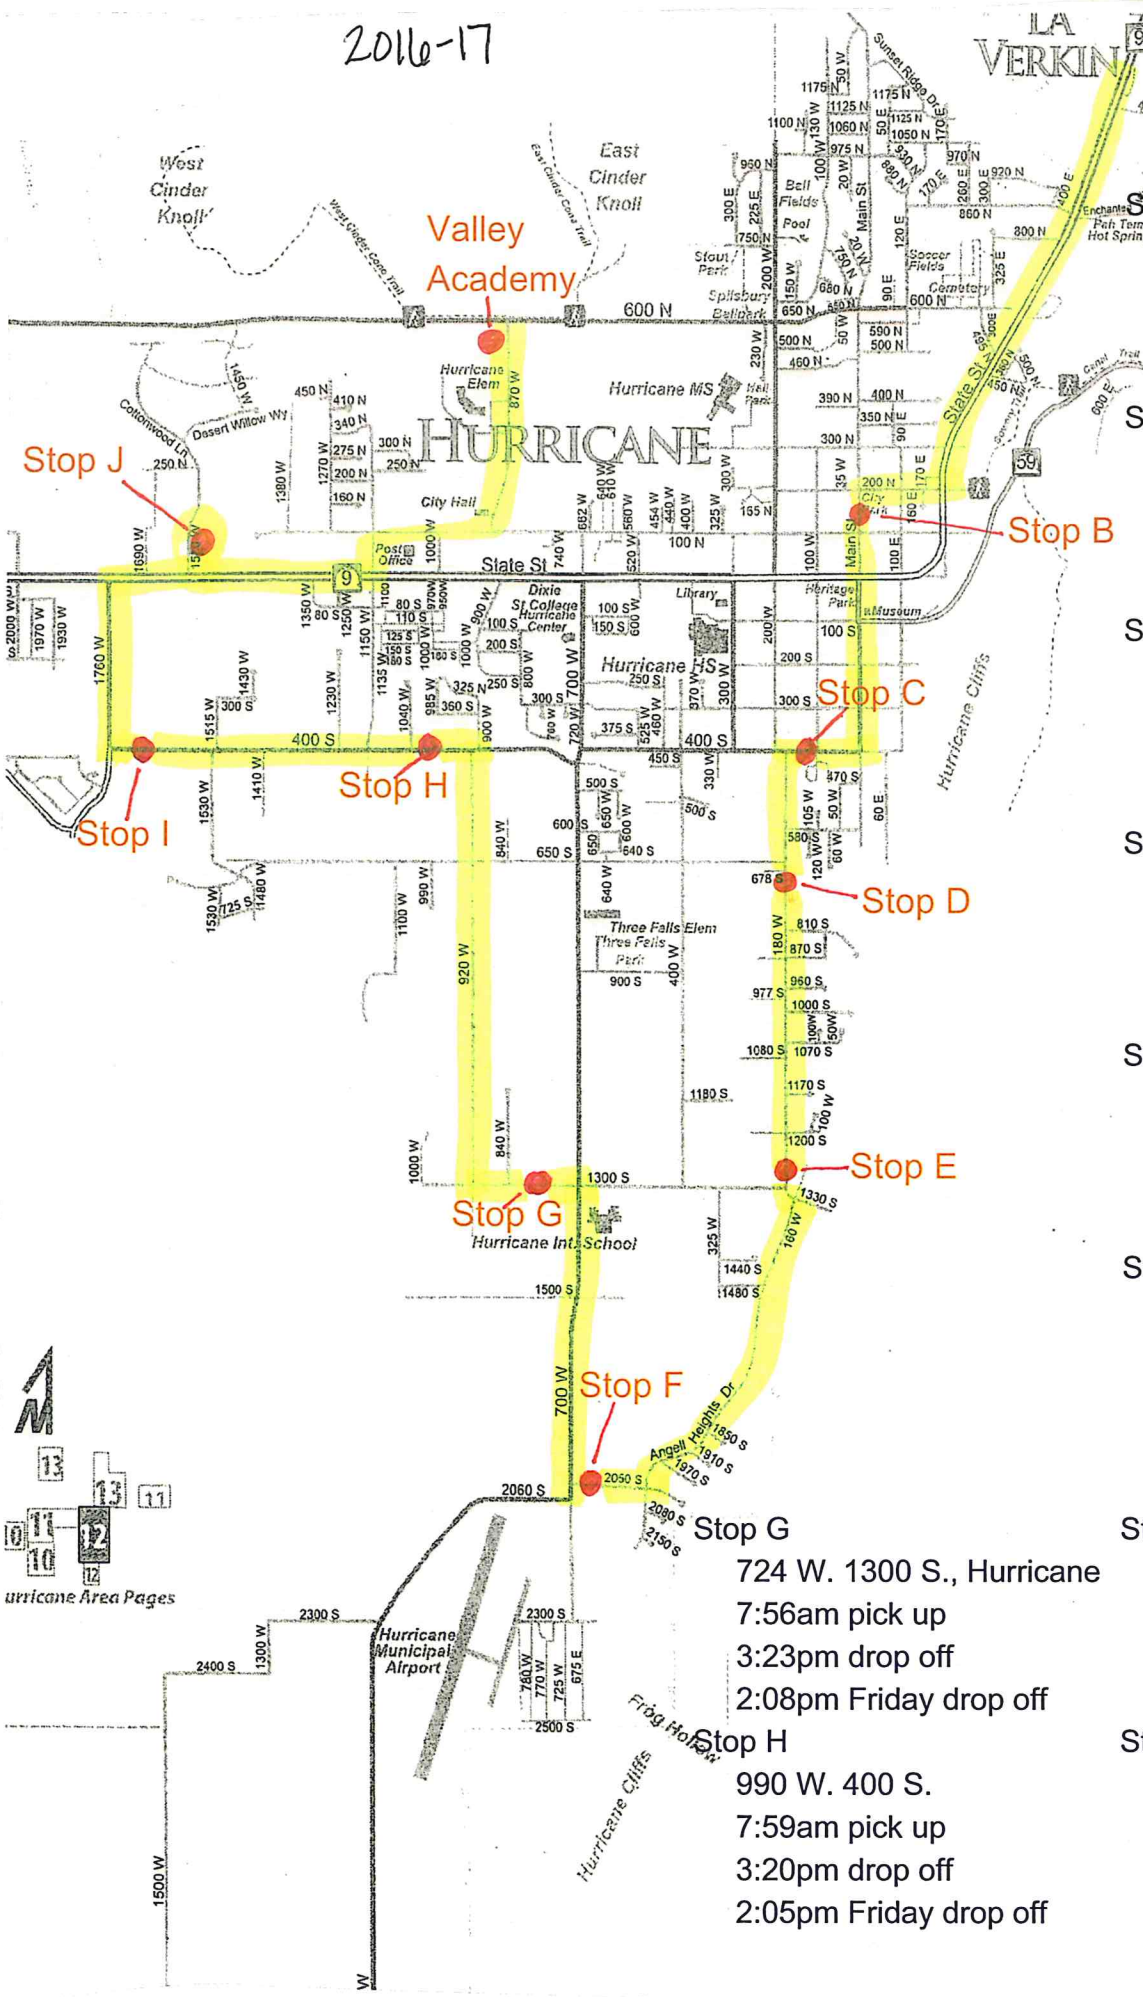

2016-17

Stop A in Virgin

South Bus Route Bus #1

- Stop A (Virgin City Park)
50 S. 88 W., Virgin
7:20am pick up
3:55pm drop off
2:40pm Friday drop off
- Stop B (Hurricane City Park)
163 N. Main, Hurricane
7:42am pick up
3:37pm drop off
2:22pm Friday drop off
- Stop C
56 W. 400 S.
7:45am pick up
3:34pm drop off
2:19pm Friday drop off
- Stop D
680 S. 180 W.
7:48am pick up
3:31pm drop off
2:16pm Friday drop off
- Stop E
1239 S. 180 W., Hurricane
7:50am pick up
3:29pm drop off
2:14pm Friday drop off
- Stop F
683 W. 2050 S., Hurricane
7:53am pick up
3:26pm drop off
2:11pm Friday drop off
- Stop G
724 W. 1300 S., Hurricane
7:56am pick up
3:23pm drop off
2:08pm Friday drop off
- Stop H
990 W. 400 S.
7:59am pick up
3:20pm drop off
2:05pm Friday drop off
- Stop I
1567 W. 400 S., Hurricane
8:01am pick up
3:18pm drop off
2:03pm Friday drop off
- Stop J
20 N. 1580 W., Hurricane
8:04am pick up
3:15pm drop off
2:00pm Friday drop off

Hurricane Area Pages