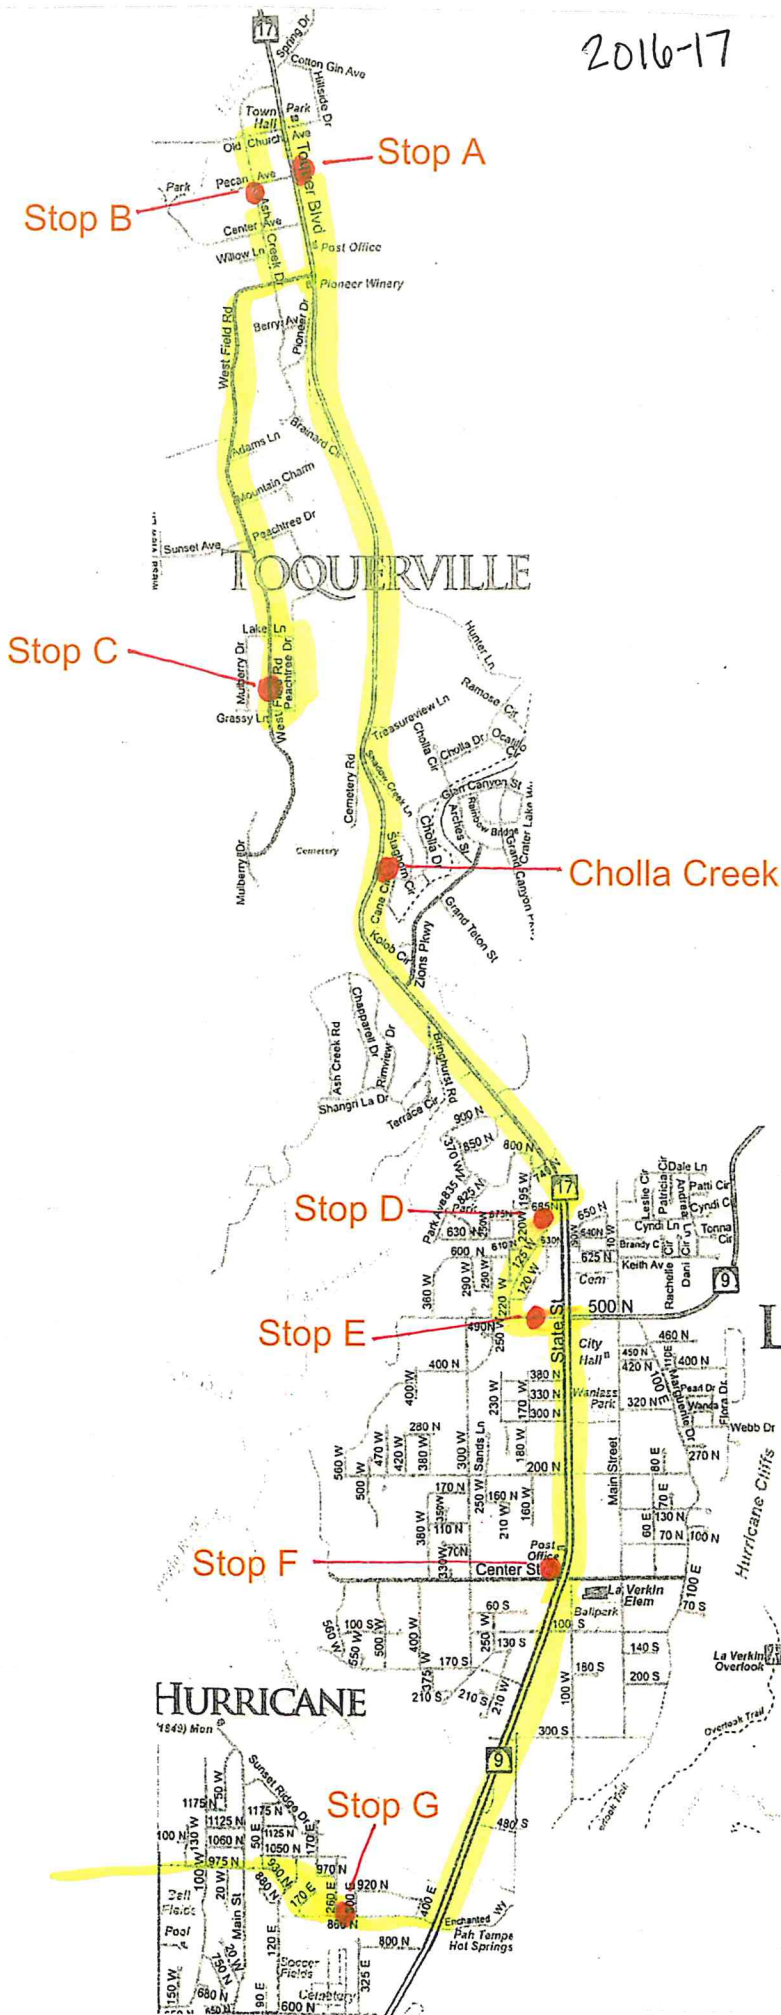

2016-17

East Bust Route-Bus #2

Cholla Creek Stop
 @ entrance of Cholla Creek
 7:35am pick up
 3:35pm drop off
 2:20pm Friday drop off

Stop A
 63 N. State St., Toquerville
 7:40am pick up
 3:41pm drop off
 2:26pm Friday drop off

Stop B
 Ash Creek & Pecan Ave., Toq.
 7:43am pick up
 3:38pm drop off
 2:23pm Friday drop off

Stop C
 935 S. West Fields Rd.
 7:49am pick up
 3:48pm drop off
 2:31pm Friday drop off

Stop D
 685 N. (by Headstart, LaVerkin)
 7:55am pick up
 3:31pm drop off
 2:16pm Friday drop off

Stop E
 50 W. 500 N. (Farmer's Market, LV)
 7:59am pick up
 3:26pm drop off
 2:11pm Friday drop off

Stop F
 Center & State (Sunrise Market, LV)
 8:01am pick up
 3:20pm drop off
 2:05pm Friday drop off

Stop G
 280 E. 860 N. (Hurricane)
 8:06am pick up
 3:15pm drop off
 2:00pm Friday drop off